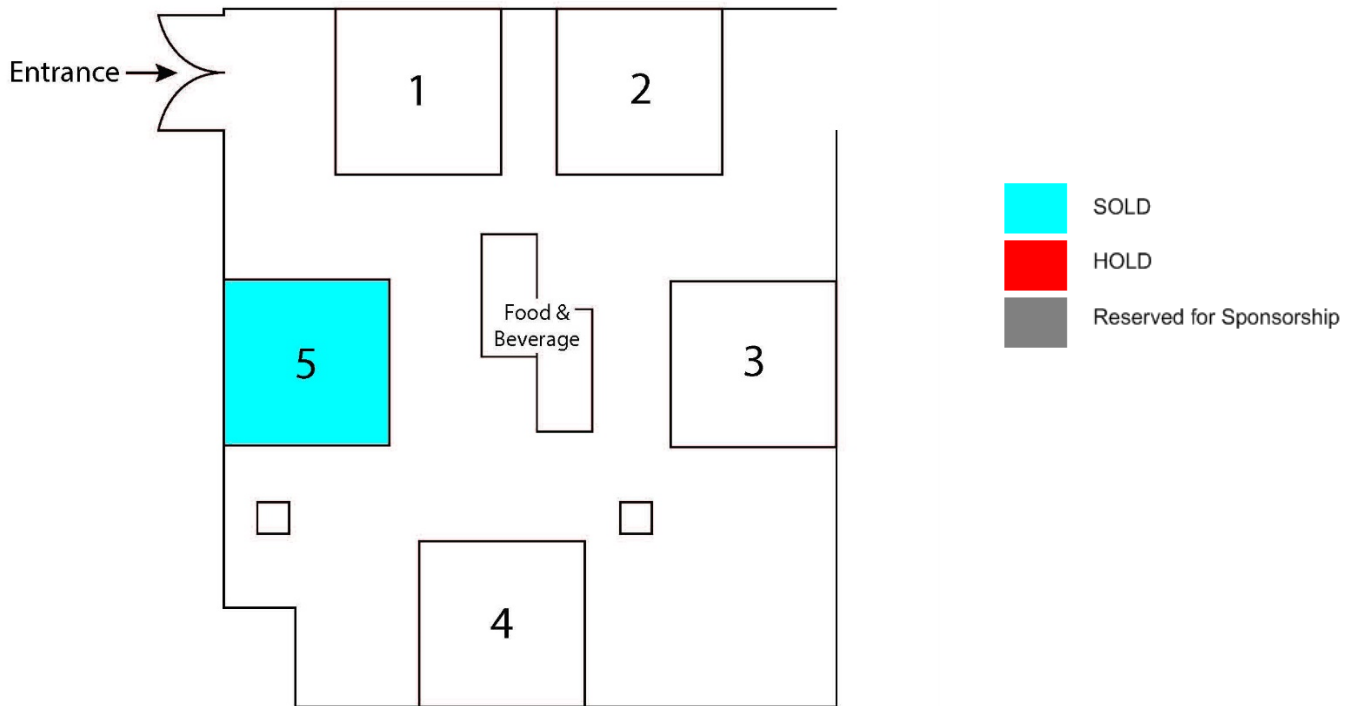

**Strategic Alliance Management Congress
Conference and Exhibits: May 13-15, 2019
The Bellevue Hotel – Philadelphia, PA
Cliveden – 8x8 Exhibit Spaces**

**Floor plan subject to change*

Company _____ **Booth**